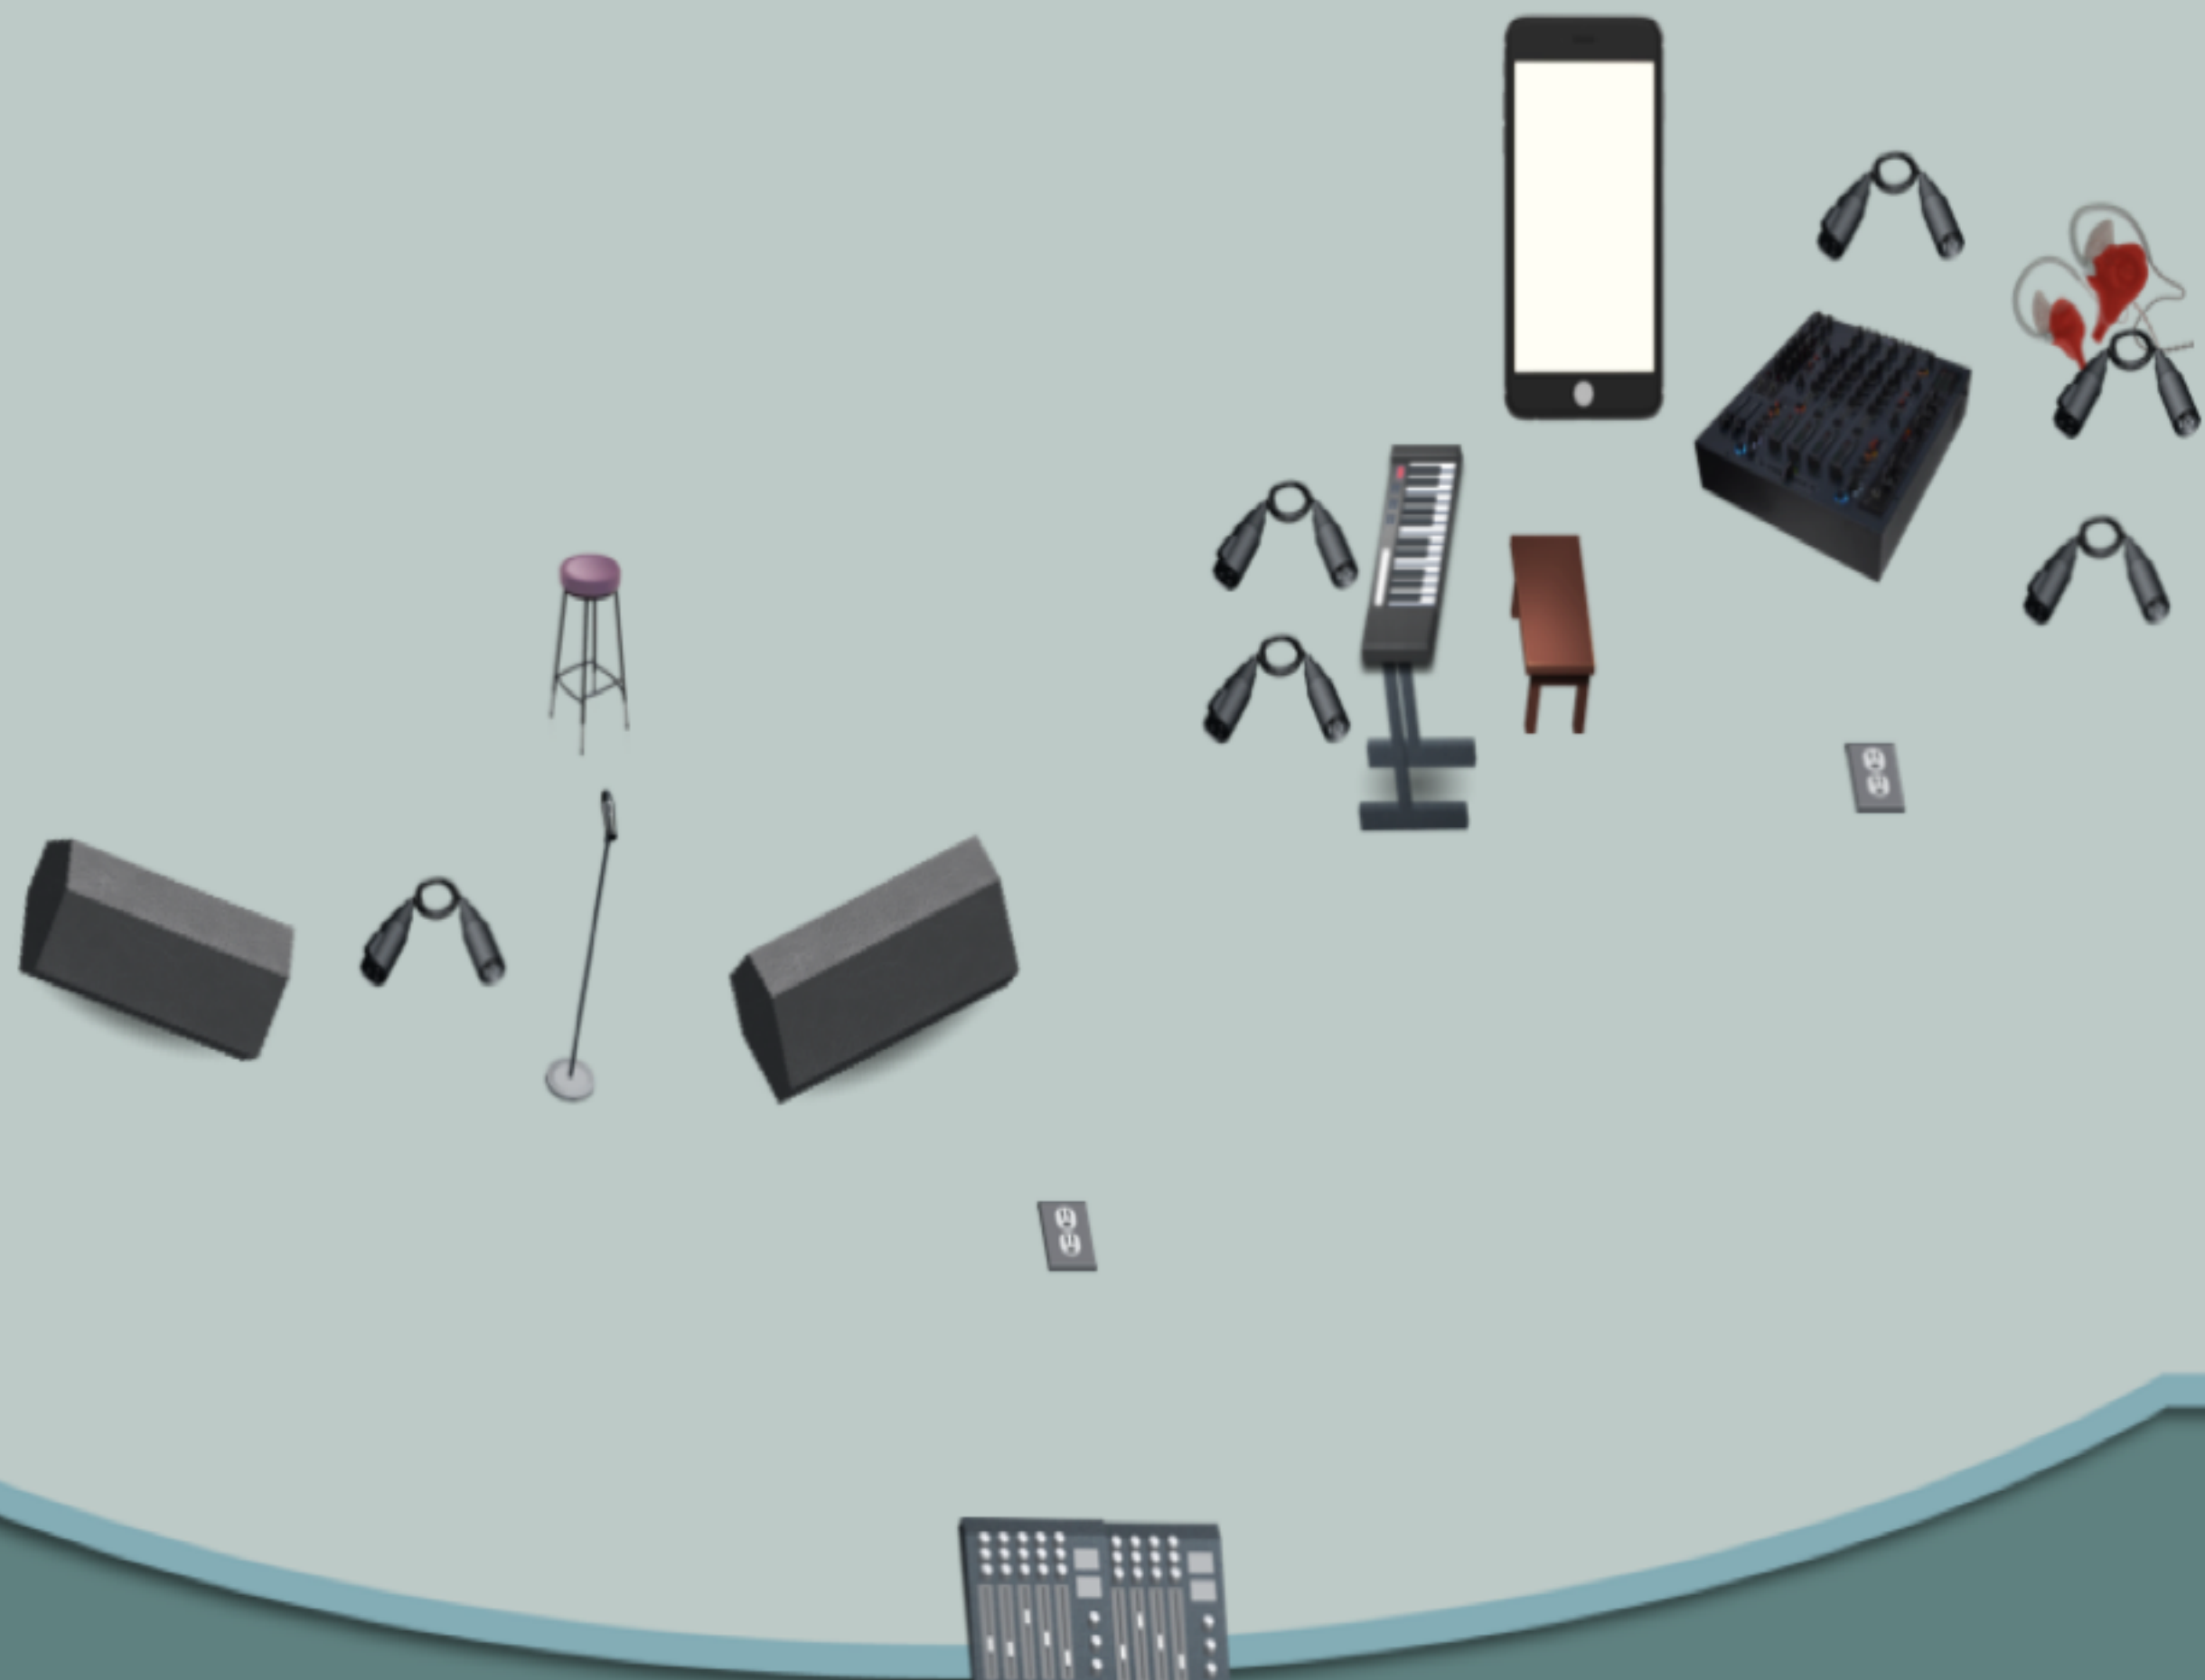

# All About Joel Duo

**Artist**

All About Joel

**Input List:**

 Mic on stand - Ch 1

 Single Keys (RT) - Ch 3-4

 6Ch.Mixer - Ch 5-6 (Playback)

---

**Equipment:**

Single Keys (RT) - Yamaha YC73

6Ch.Mixer - Behringer Flow 8

Mic on stand - Beta-58

---